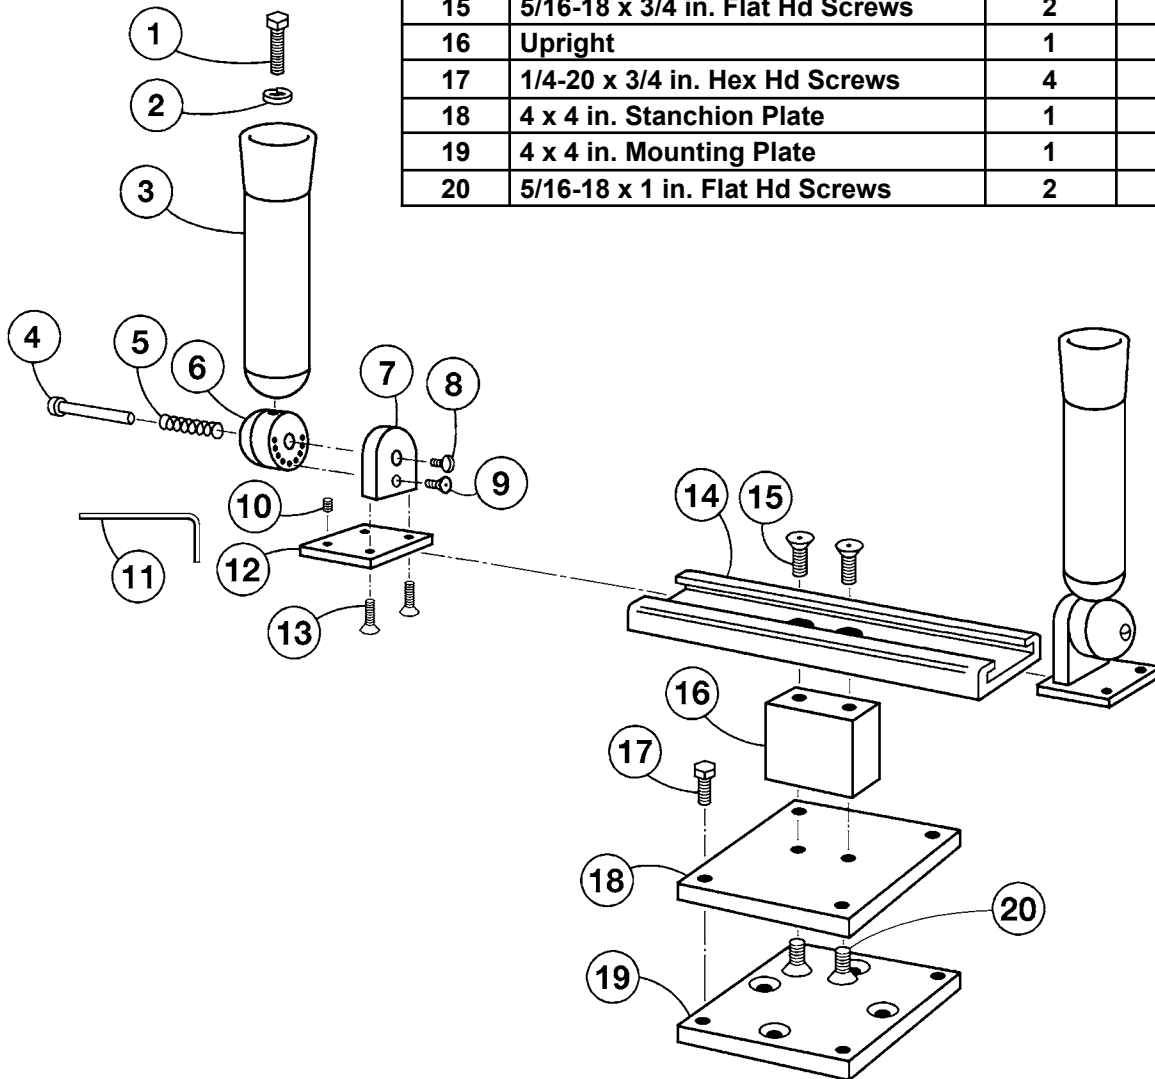

Dual Multi-Set[®] Pedestal Mount Rod Holders

Parts List RH02432

Detail No.	Description	Qty.	Order By Part No.
1	1/2-20 x 2 in. HHCS Bolts	2	2351
2	1/2 in. Lock Washers	2	2241
3	Tube w/ Cap & Plugs	2	51221
4	1/2 x 2-1/2 in. Pivot Pins	2	55555
5	Springs	2	2600
6	Multi-Set Barrels	2	55551
7	Multi-Set Igloos	2	55550
8	1/4-20 x 3/8 in. Slot Hd Screws	2	2158
9	1/4-20 x 3/4 in. FI Hd Cap Screws	2	2009
10	1/4-20 x 3/16 in. Allen Set Screws	4	2261
11	1/8 in. Allen Wrench	1	2260
12	2-1/2 x 2-1/2 in. Base Plates	2	55552
13	1/4-20 x 3/4 in. FI Hd Cap Screws	4	2009
14	8-1/2 in. Track	1	54033
15	5/16-18 x 3/4 in. Flat Hd Screws	2	2371
16	Upright	1	55600
17	1/4-20 x 3/4 in. Hex Hd Screws	4	2017
18	4 x 4 in. Stanchion Plate	1	51229A
19	4 x 4 in. Mounting Plate	1	MP5004
20	5/16-18 x 1 in. Flat Hd Screws	2	2003